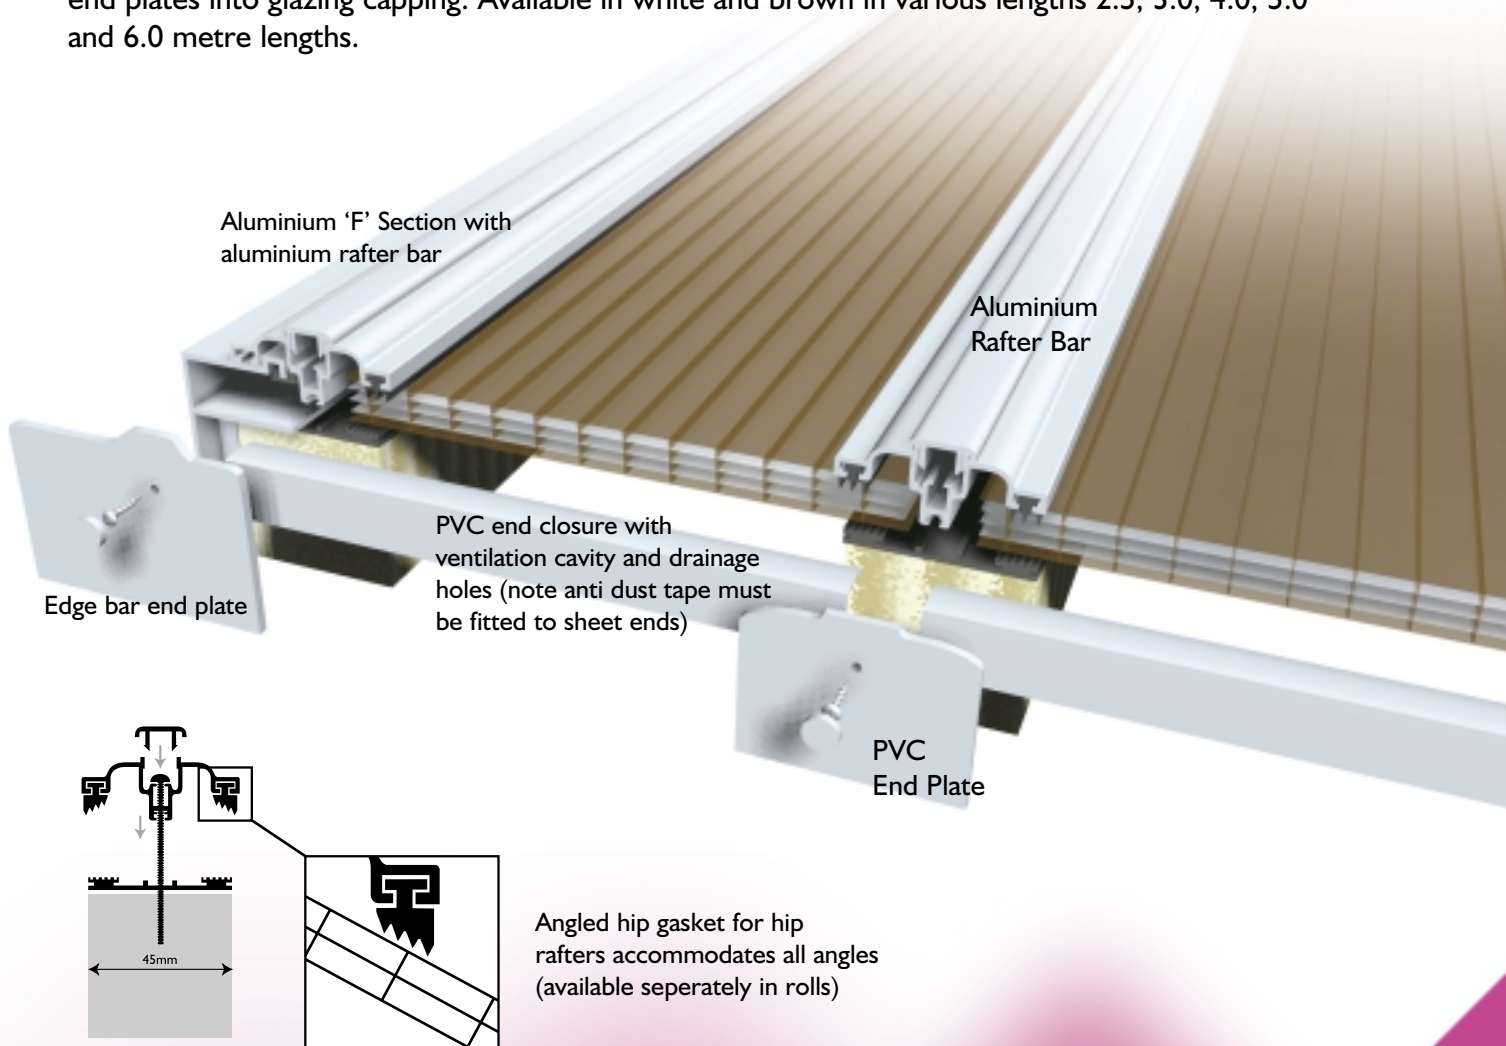

# Aluminium Rafter Bar

## Rafter Supported Glazing System

Aluminium powder coated glazing cappings with clip in bead to seal and cover screw fixings. Rubber base gasket fixes onto timber rafters to glaze polycarbonate sheet or glass units, screw fix end plates into glazing capping. Available in white and brown in various lengths 2.5, 3.0, 4.0, 5.0 and 6.0 metre lengths.