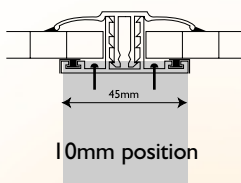

Polytec

Snap-Fix

Rafter Supported Glazing System

A simple easy fit glazing system for any thickness of polycarbonate sheet from 10mm to 25mm. Comprising of aluminium glazing base section with gaskets installed, snap-fix PVC glazing bar top capping with co-extruded gasket and screw fix end plate. Available in white or brown in 2.5, 3.0, 4.0, 5.0 and 6.0 metre lengths.