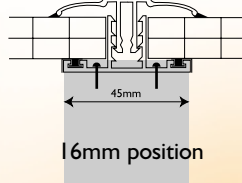

Polytec

Snap-Fix

Rafter Supported Glazing System

A simple easy fit glazing system for any thickness of polycarbonate sheet from 10mm to 25mm. Comprising of aluminium glazing base section with gaskets installed, snap-fix PVC glazing bar top capping with co-extruded gasket and screw fix end plate. Available in white or brown in 2.5, 3.0, 4.0, 5.0 and 6.0 metre lengths.