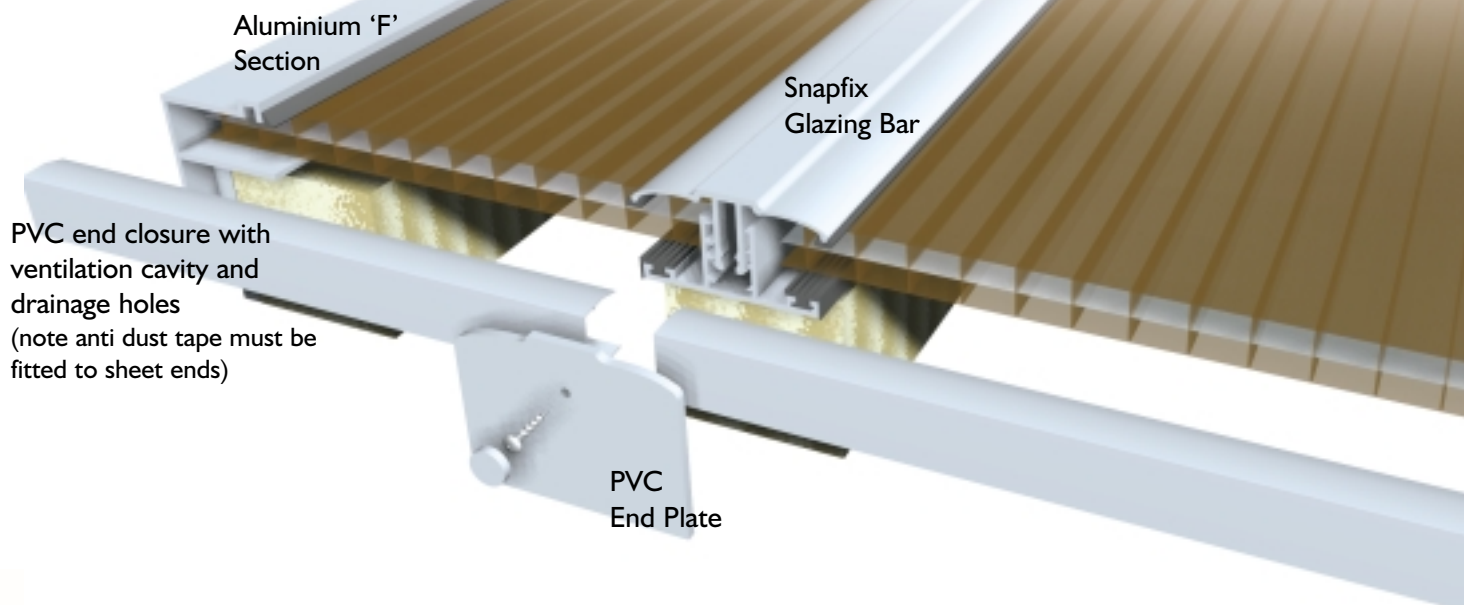

Polytec

Snap-Fix

Rafter Supported Glazing System

A simple easy fit glazing system for any thickness of polycarbonate sheet from 10mm to 25mm. Comprising of aluminium glazing base section with gaskets installed, snap-fix PVC glazing bar top capping with co-extruded gasket and screw fix end plate. Available in white or brown in 2.5, 3.0, 4.0, 5.0 and 6.0 metre lengths.