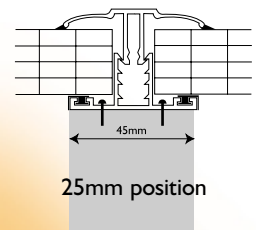

Polytec

Snap-Fix

Rafter Supported Glazing System

A simple easy fit glazing system for any thickness of polycarbonate sheet from 10mm to 25mm. Comprising of aluminium glazing base section with gaskets installed, snap-fix PVC glazing bar top capping with co-extruded gasket and screw fix end plate. Available in white or brown in 2.5, 3.0, 4.0, 5.0 and 6.0 metre lengths.