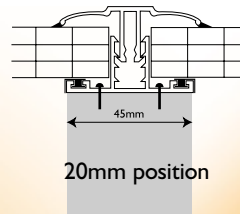

Polytec

Snap-Fix

Rafter Supported Glazing System

A simple easy fit glazing system for any thickness of polycarbonate sheet from 10mm to 25mm. Comprising of aluminium glazing base section with gaskets installed, snap-fix PVC glazing bar top capping with co-extruded gasket and screw fix end plate. Available in white or brown in 2.5, 3.0, 4.0, 5.0 and 6.0 metre lengths.