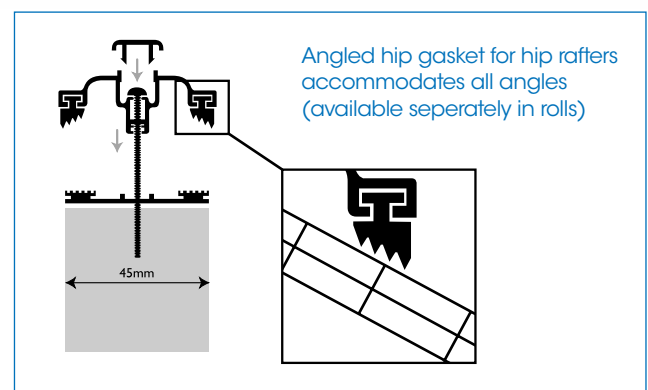

Available in lengths of
2.5, 3.0, 4.0, 5.0 & 6.0 metres

Macrolux[®]

Aluminium Rafter Bar

Rafter Supported Glazing System

* Glass units:
mechanical
end plates
ordered
separately

- ▶ Aluminium powder coated glazing cappings with clip in bead to seal and cover screw fixings
- ▶ Rubber base gasket fixes onto timber rafters to glaze polycarbonate sheet or glass units*
- ▶ Screw fix end plates into glazing capping
- ▶ Available in white or brown
- ▶ Available in 2.5, 3.0, 4.0, 5.0 and 6.0 metre lengths