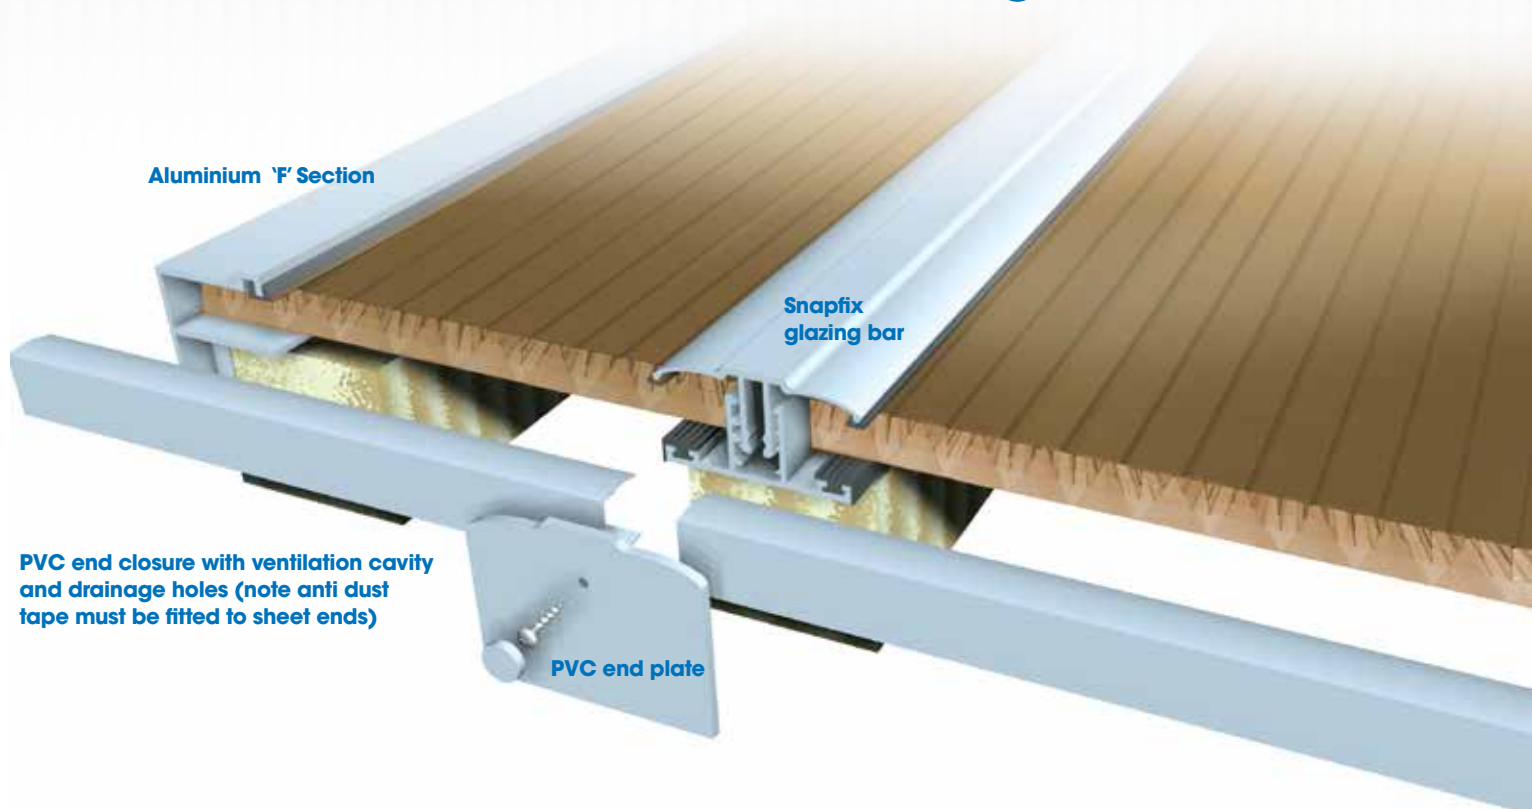

Available in lengths of
2.5, 3.0, 4.0, 5.0 & 6.0 metres

Macrolux[®]

Snap-Fix

Rafter Supported Glazing System

- ▶ A simple easy fit glazing system for any thickness of polycarbonate sheet from 10mm to 25mm
- ▶ Comprising of aluminium glazing base section with gaskets installed
- ▶ Snap-fix PVC glazing bar top capping with co-extruded gasket and screw fix end plate

- ▶ Available in white or brown
- ▶ Available in 2.5, 3.0, 4.0, 5.0 and 6.0 metre lengths

Macrolux[®]

▶ World Class Polycarbonate

Unit 31, Fern Close,
Pen-y-Fan Industrial Estate,
Crumlin, Nr. Newport,
South Wales NP11 3EH UK