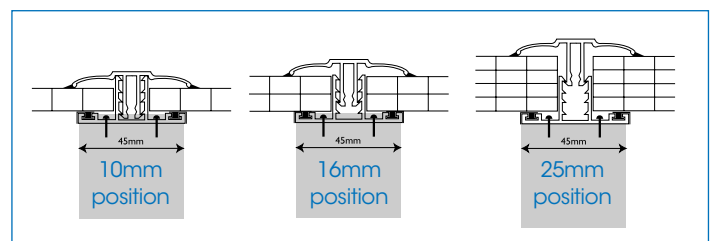

Available in lengths of
2.5, 3.0, 4.0, 5.0 & 6.0 metres

Macrolux[®]

Snap-Fix

Rafter Supported Glazing System

- ▶ A simple easy fit glazing system for any thickness of polycarbonate sheet from 10mm to 25mm
- ▶ Comprising of aluminium glazing base section with gaskets installed
- ▶ Snap-fix PVC glazing bar top capping with co-extruded gasket and screw fix end plate

- ▶ Available in white or brown
- ▶ Available in 2.5, 3.0, 4.0, 5.0 and 6.0 metre lengths

Macrolux[®]

▶ World Class Polycarbonate

Unit 31, Fern Close,
Pen-y-Fan Industrial Estate,
Crumlin, Nr. Newport,
South Wales NP11 3EH UK